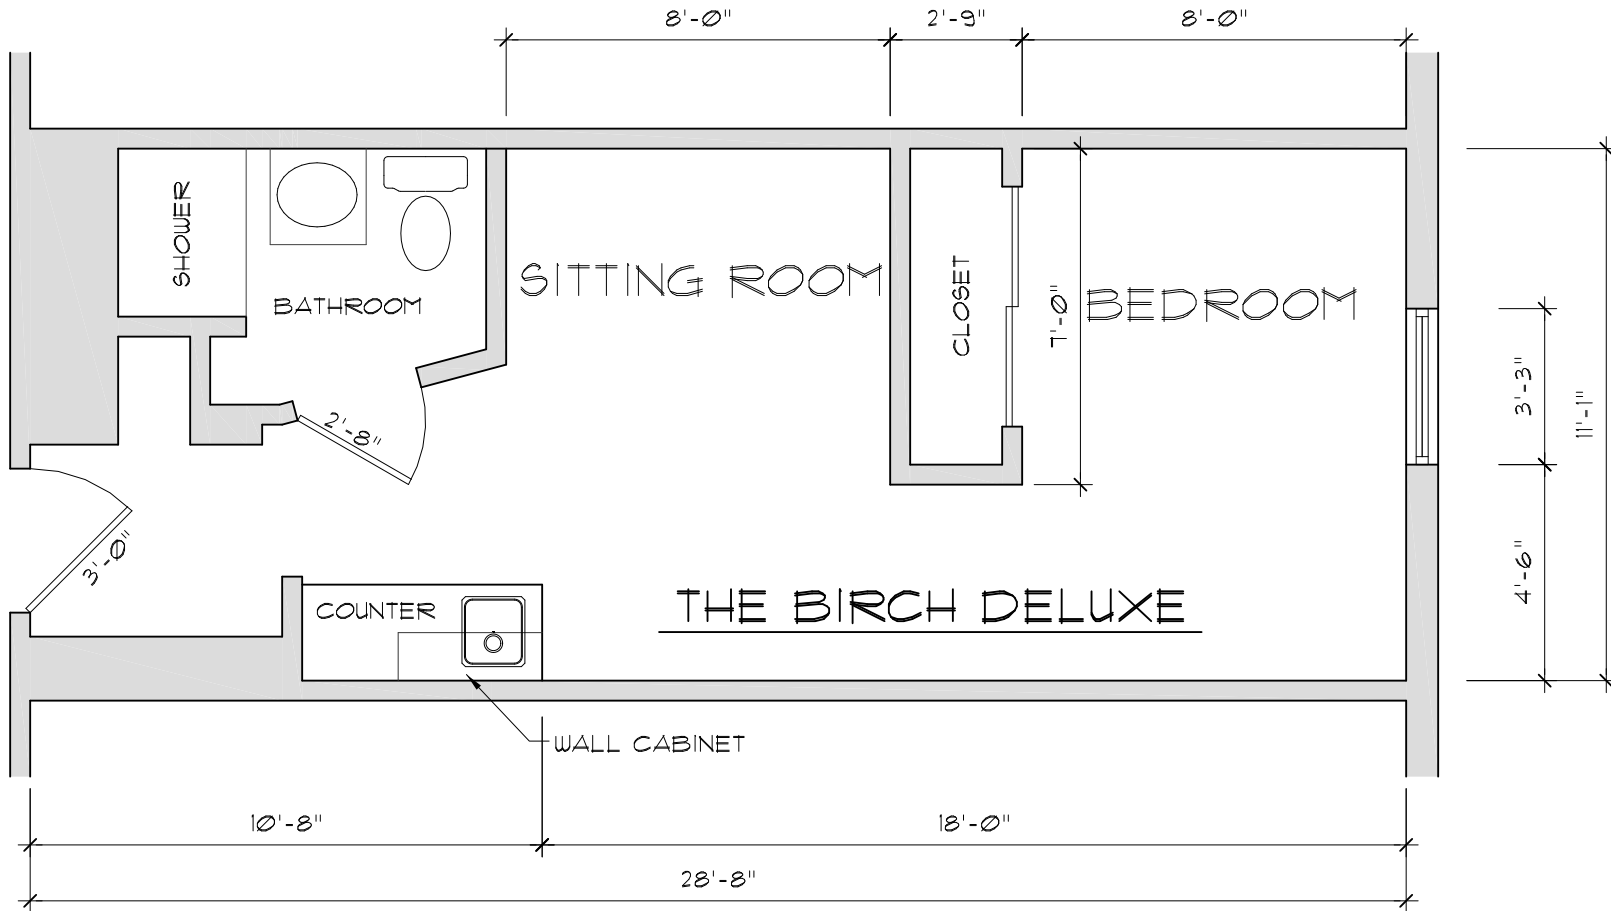

# THE DOGWOOD

1/4" = 1'-0"

# THE HOLLY

1/4" = 1'-0"

# THE BIRCH DELUXE

1/4" = 1'-0"