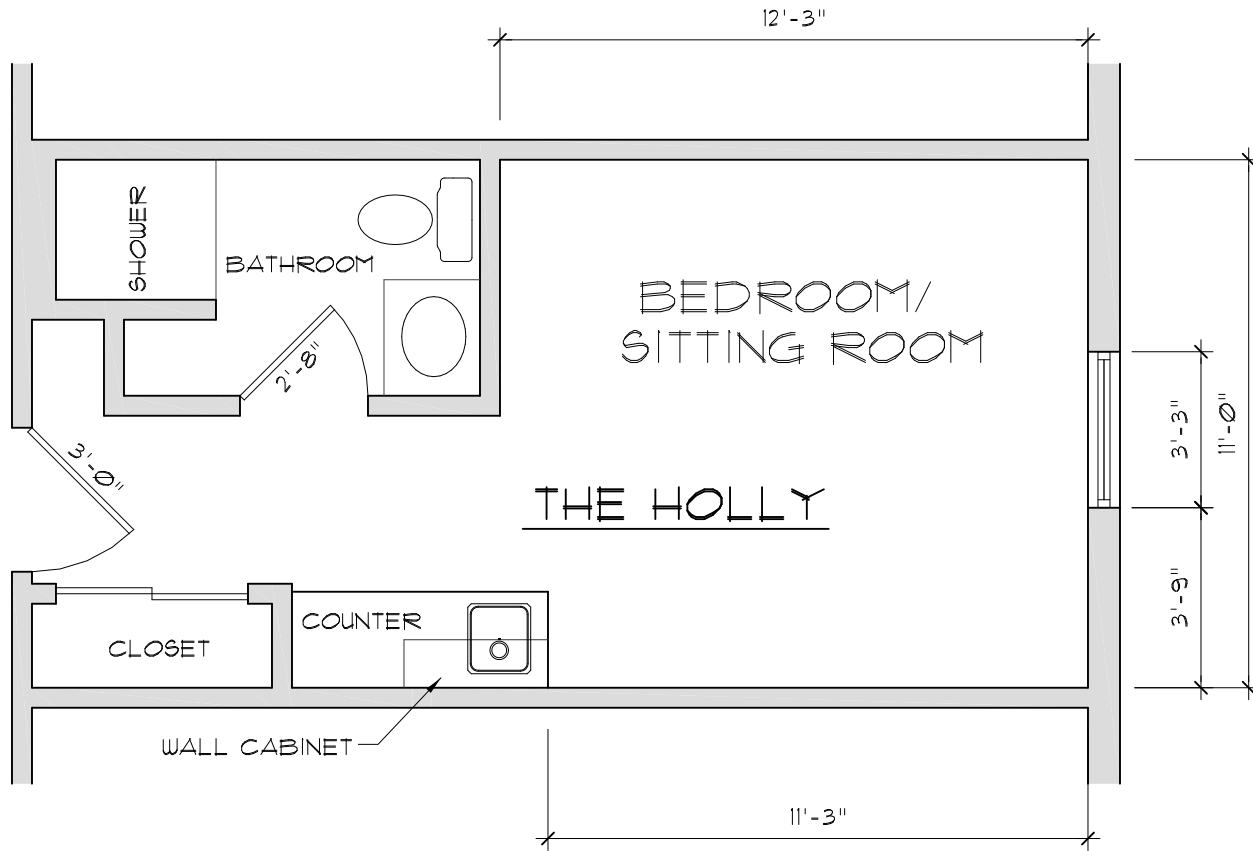

# THE DOGWOOD

1/4" = 1'-0"

# THE HOLLY

1/4" = 1'-0"

# THE BIRCH DELUXE

1/4" = 1'-0"